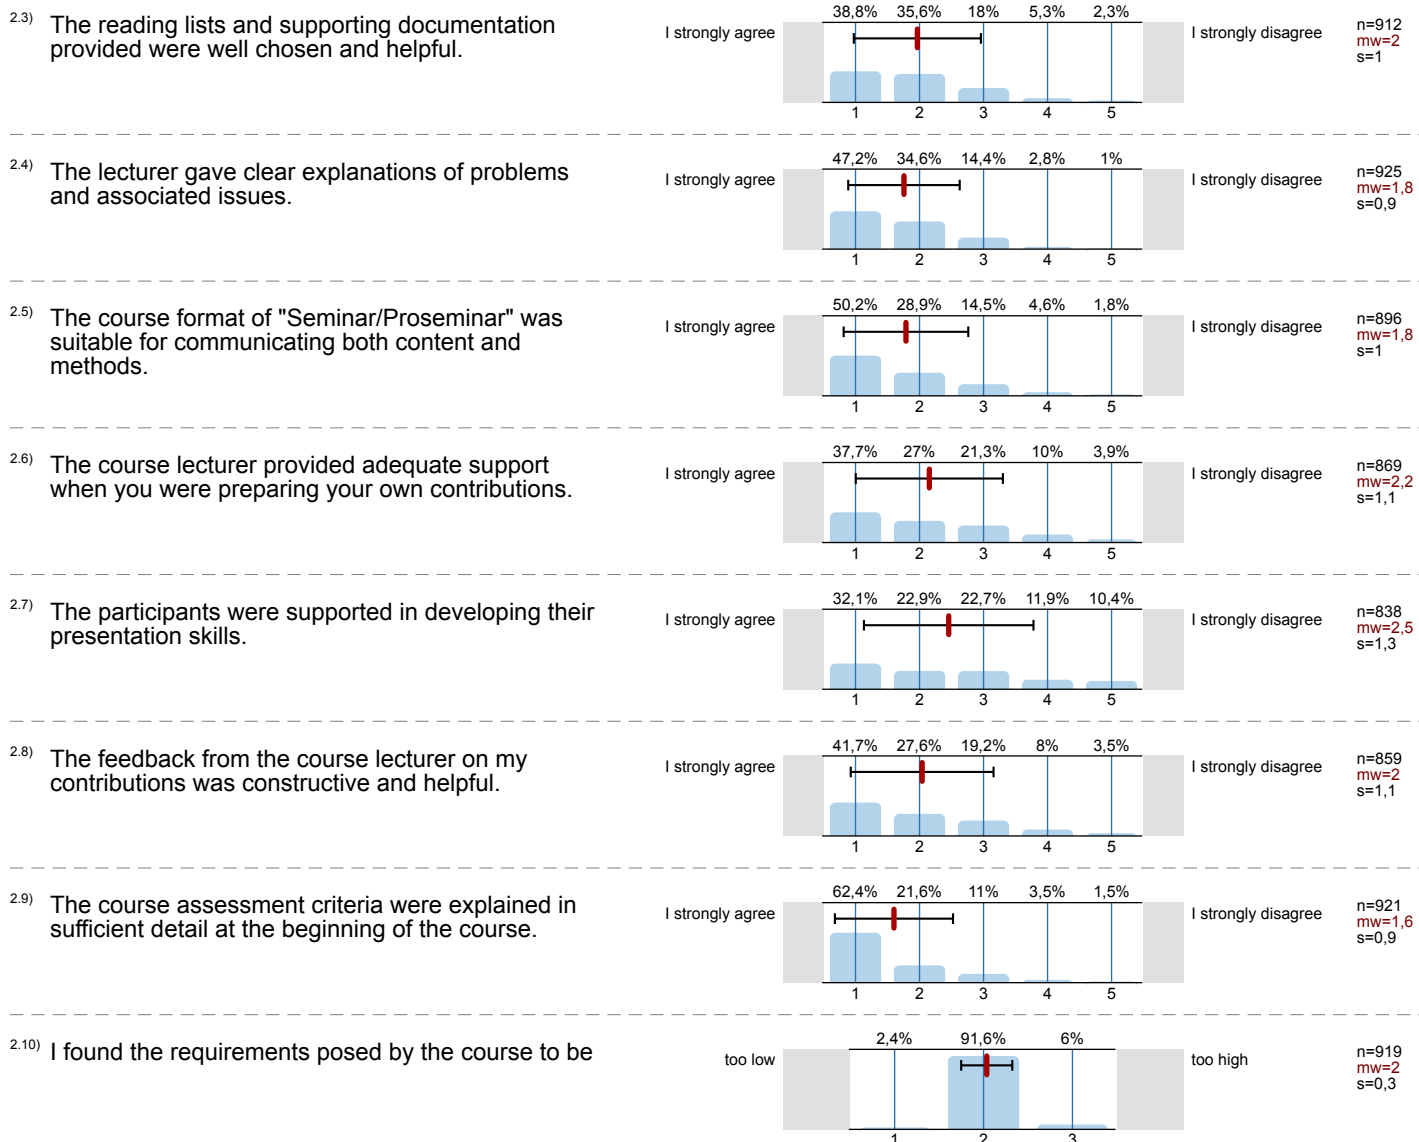

SPL030-FB2e13W
Erfasste Fragebögen = 1000

Auswertungsteil der geschlossenen Fragen

Legende

Frage**text**

1. University wide section

1.1) Gender:

1.2) The contents of the course were very interesting.

1.3) This particular course was very important in its contribution towards reaching the goals of the academic program.

1.4) The lecturer was motivating.

1.5) Overall, I would rate the course as

2. Fragen der Studienprogrammleitung

2.1) What is your degree programme?

2.2) What semester are you in?

Profillinie

Zusammenstellung: SPL030-FB2e13W

Verwendete Werte in der Profillinie: Mittelwert

1. University wide section

2. Fragen der Studienprogrammleitung